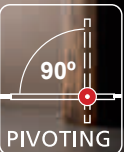

Contour™ 2050

PERIMETER FRAMED PIVOTING SHOWER SCREEN SYSTEM WITH FRAMELESS DOOR